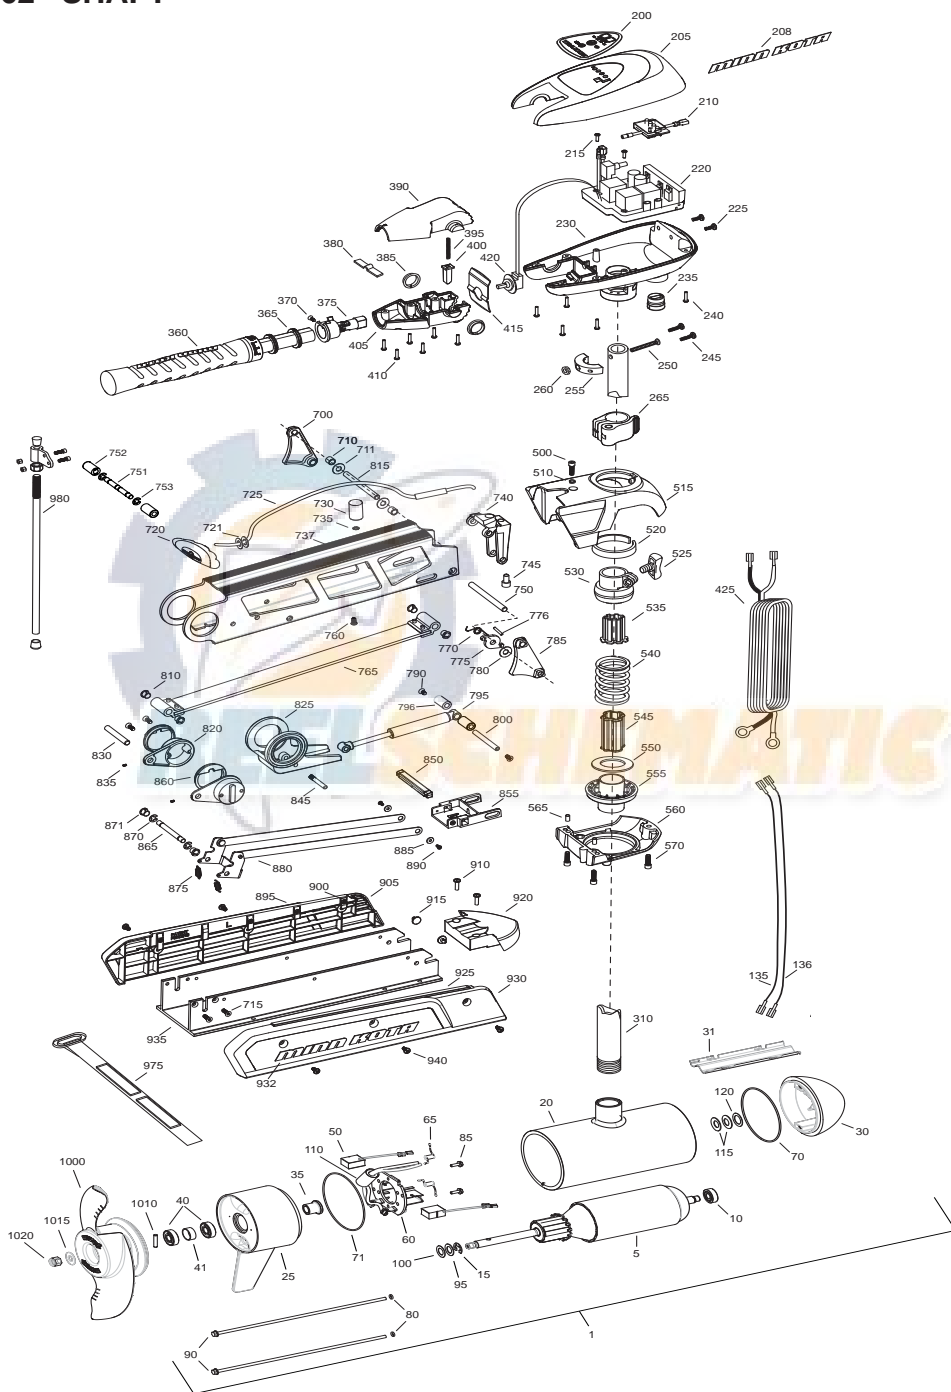

RT112/SF
112 LBS THRUST
36 VOLT / 52 AMPS
62" SHAFT

for use with "0" serial numbers
2-year warranty

Item	P/N	Description	Qty	Item	P/N	Description	Qty
1	2317091	36V Motor 62" SW	1				
5	2-100-245	Armature assembly	1	■	2990957	Handle assy, VARS [360-410]	1
10	140-014	Bearing	1	360	2990456	Grip/handle assy, VARS [360-375]	1
15	788-040	Retaining ring	1	365	2060015	Bearing, handle	2
20	2-200-340	Center housing assembly	1	370	2063405	Screw, #6 PFH SS	1
25	2-300-151	Brush end housing assembly	1	375	2884092	Yoke / spider assy, VARS	1
30	421-241	Plain end housing assembly STD	1	380	2302742	Spring, detent, off	1
31	582-016	Retaining clip	1	385	2060005	Bearing, handle pivot	2
				390	2060900	Handle pivot, top	1
35	144-017	Flange bearing	1	395	2302745	Spring, release button	1
40	880-025	Seal	2	400	2063700	Button, release	1
41	725-095	Paper tube - seal bore	1	405	2060905	Handle pivot, bottom	1
50	188-095	Brush	2	410	2303412	Screw, #6 x 5/8 SS	6
60	9-738-011	Brush plate assembly	1	415	2062715	Spring, handle pivot	1
65	975-045	Brush spring	2	420	2061700	Washer, pot holder	1
■	2881450	Seal and O-ring Kit [40, 70-80]		425	2992521	Leadwire assy	1
70	701-098	O-ring, plain end	1				
71	701-046	O-ring, brush end	1	■	2991757	Bowguard Assembly SW [500-570]	1
80	701-009	O-ring, thru-bolt	2	500	2283414	Screw, 5/16-18 SHCS, RIE	1
85	2053410	Screw, 10-32 x 1/2"	2	510	2281700	Washer, 5/16 highcollar lock	1
90	830-094	Thru-bolt 12-24	2	515	2281953	Bowguard top	1
95	990-051	Washer, steel	1	520	2280001	Bearing, Bowguard top	1
100	990-052	Washer, nylatron	2	525	2011366	Knob, ss	1
110	2777312	Ferrite bead w/ shrink	1	530	2261525	Spring sleeve, upper	1
115	992-011	Washer, belleville	2	535	2264702	Tube insert, upper	1
120	990-011	Washer, shim	1	540	2262705	Spring, bowguard	1
135	640-045	Leadwire, black 62"	1	545	2282000	Tube insert, lower	1
136	640-145	Leadwire, red 62"	1	550	2281525	Spacer, lower spring	1
				555	2281520	Spring sleeve, lower	1
200	2095605	Decal, c-box cover 112#	1	560	2991729	Bowguard bottom	1
205	2060296	C-box cover	1	565	2282612	Pin-spring 5/16, SS	2
208	2325666	Decal - MinnKota	2	570	2283413	Screw, 3/8-16 SHCS, RIE	3
210	2074082	Battery meter, 36v SW	1				
215	3043427	Screw, #8 x 7/8 SS	2	■	2991751	Mt, Fortrex, long SW 62" [700-940]	1
220	2184017	Control board, 24/36V	1	700	2280800	Link, bowguard mount, left	1
■	2888411	Potentiometer Replacement Kit		710	2287303	Bushing, upper pins	2
225	2303434	Screw, #8-30 x 5/8 SS	2	711	2287304	Bushing, delrin	2
230	2062503	Control box, VARS, SW	1	715	2283409	Screw, 1/4-20 x 3/4 FHSC	4
235	2062905	Strain relief	1	720	2880400	Pull grip assembly	1
240	2303412	Screw, #6 x 5/8 SS	6	721	2261732	Washer	2
245	2263434	Screw, #8 x 1 SS	2	725	2771601	Rope assembly	1
250	2383406	Screw, #10-24 x 2 SS	1	730	2281516	Spacer, inner arm	1
255	2061517	Collar, c-box	1	735	2281702	Washer, lock 1/4	1
260	2383101	Nut, 10-24, nylock, SS	1	737	2284212	Outer arm, long, 62"	1
265	2991521	Cam lock/depth collar assy	1	740	2992302	Rope guide assembly	1
				745	2281530	Insert, threaded	1
310	2002015	Tube Composite 62"	1	750	2282608	Pin, 7/16 x 5_5/32	1
				751	2282602	Pin, 3/8 x 3_3/4	1
				752	2261505	Spacer	2
				753	2263011	E-ring, 3/8 shaft	2
				760	2223418	Screw, 1/4-20 x 1/2 BHCS	1
				765	2993821	Inner arm assembly, long, 62"	1